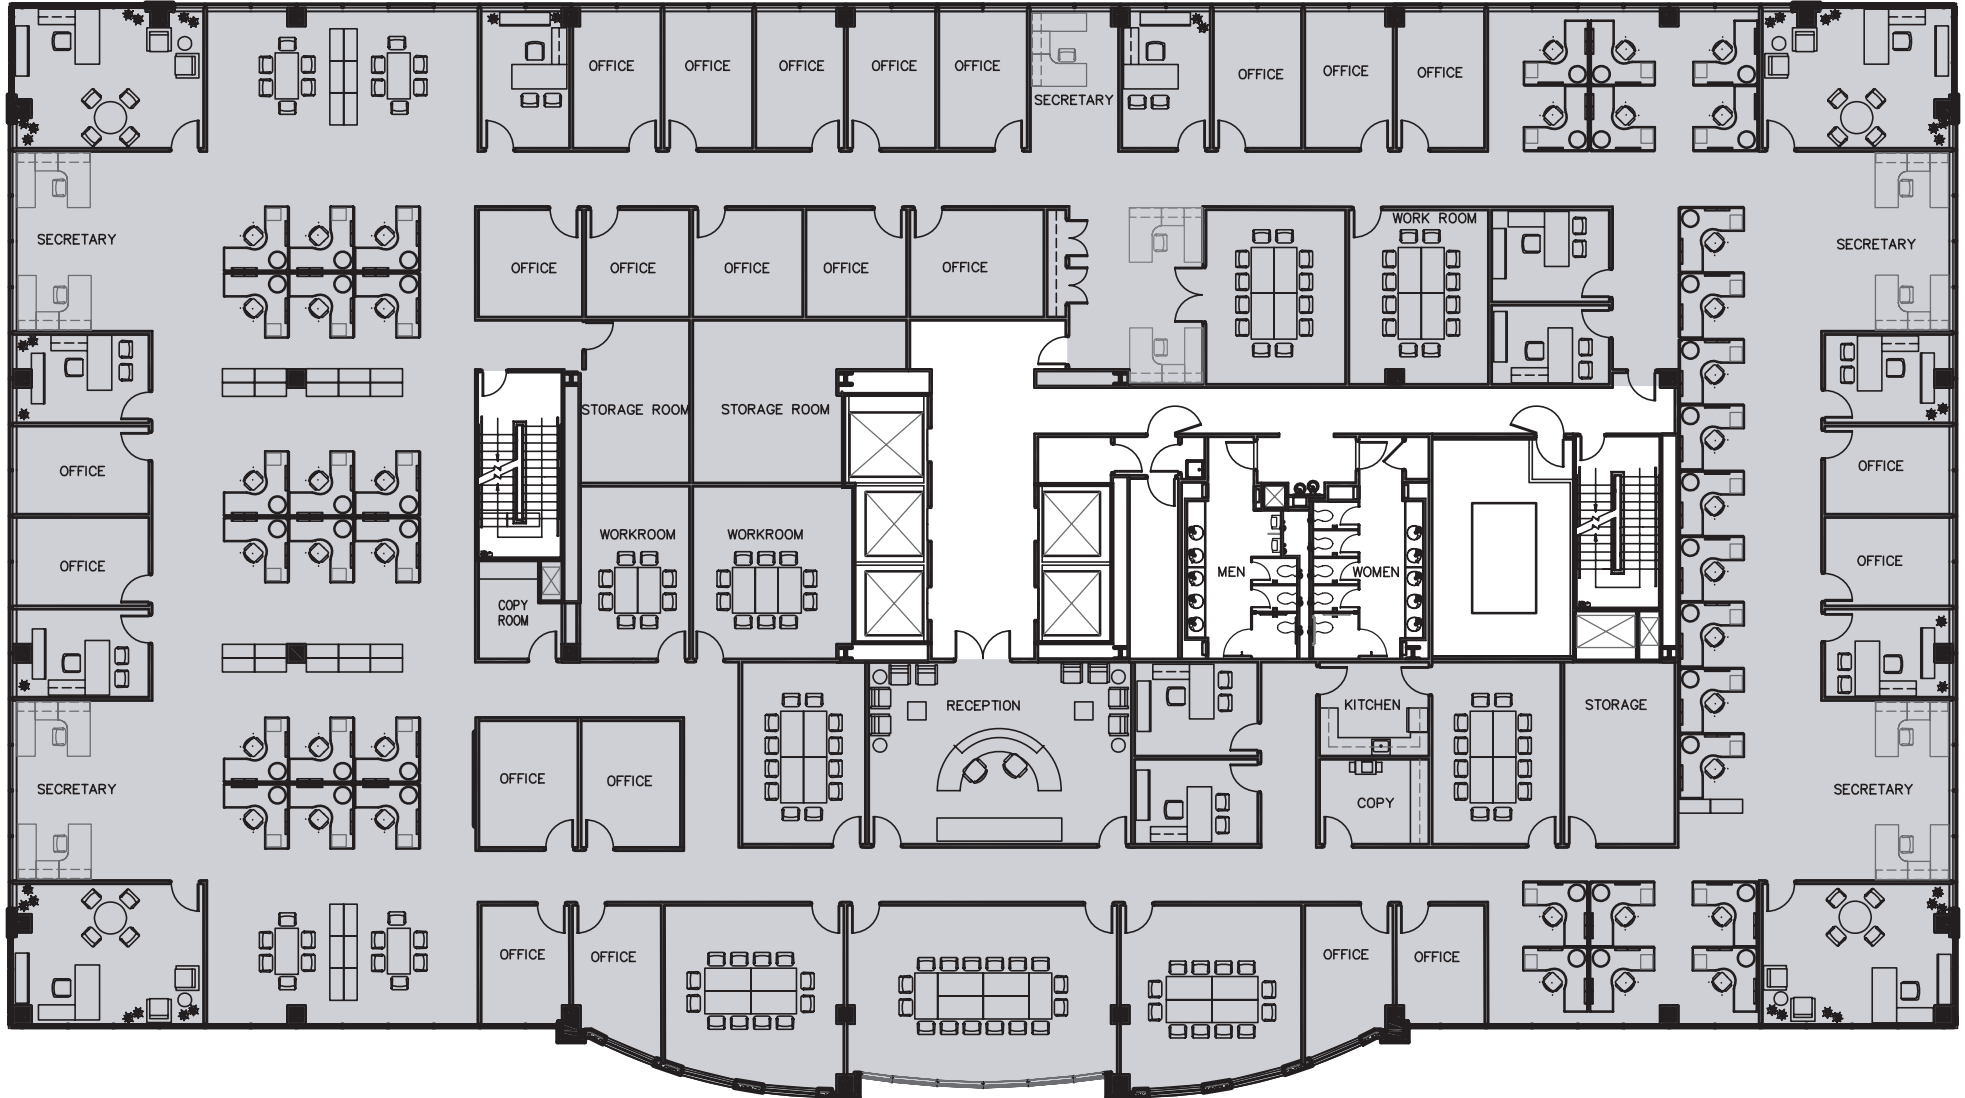

single tenant – test fit
building 530

floor rentable – approx. 24,577 SF

Square footages are subject to final verification. Other information included subject to change